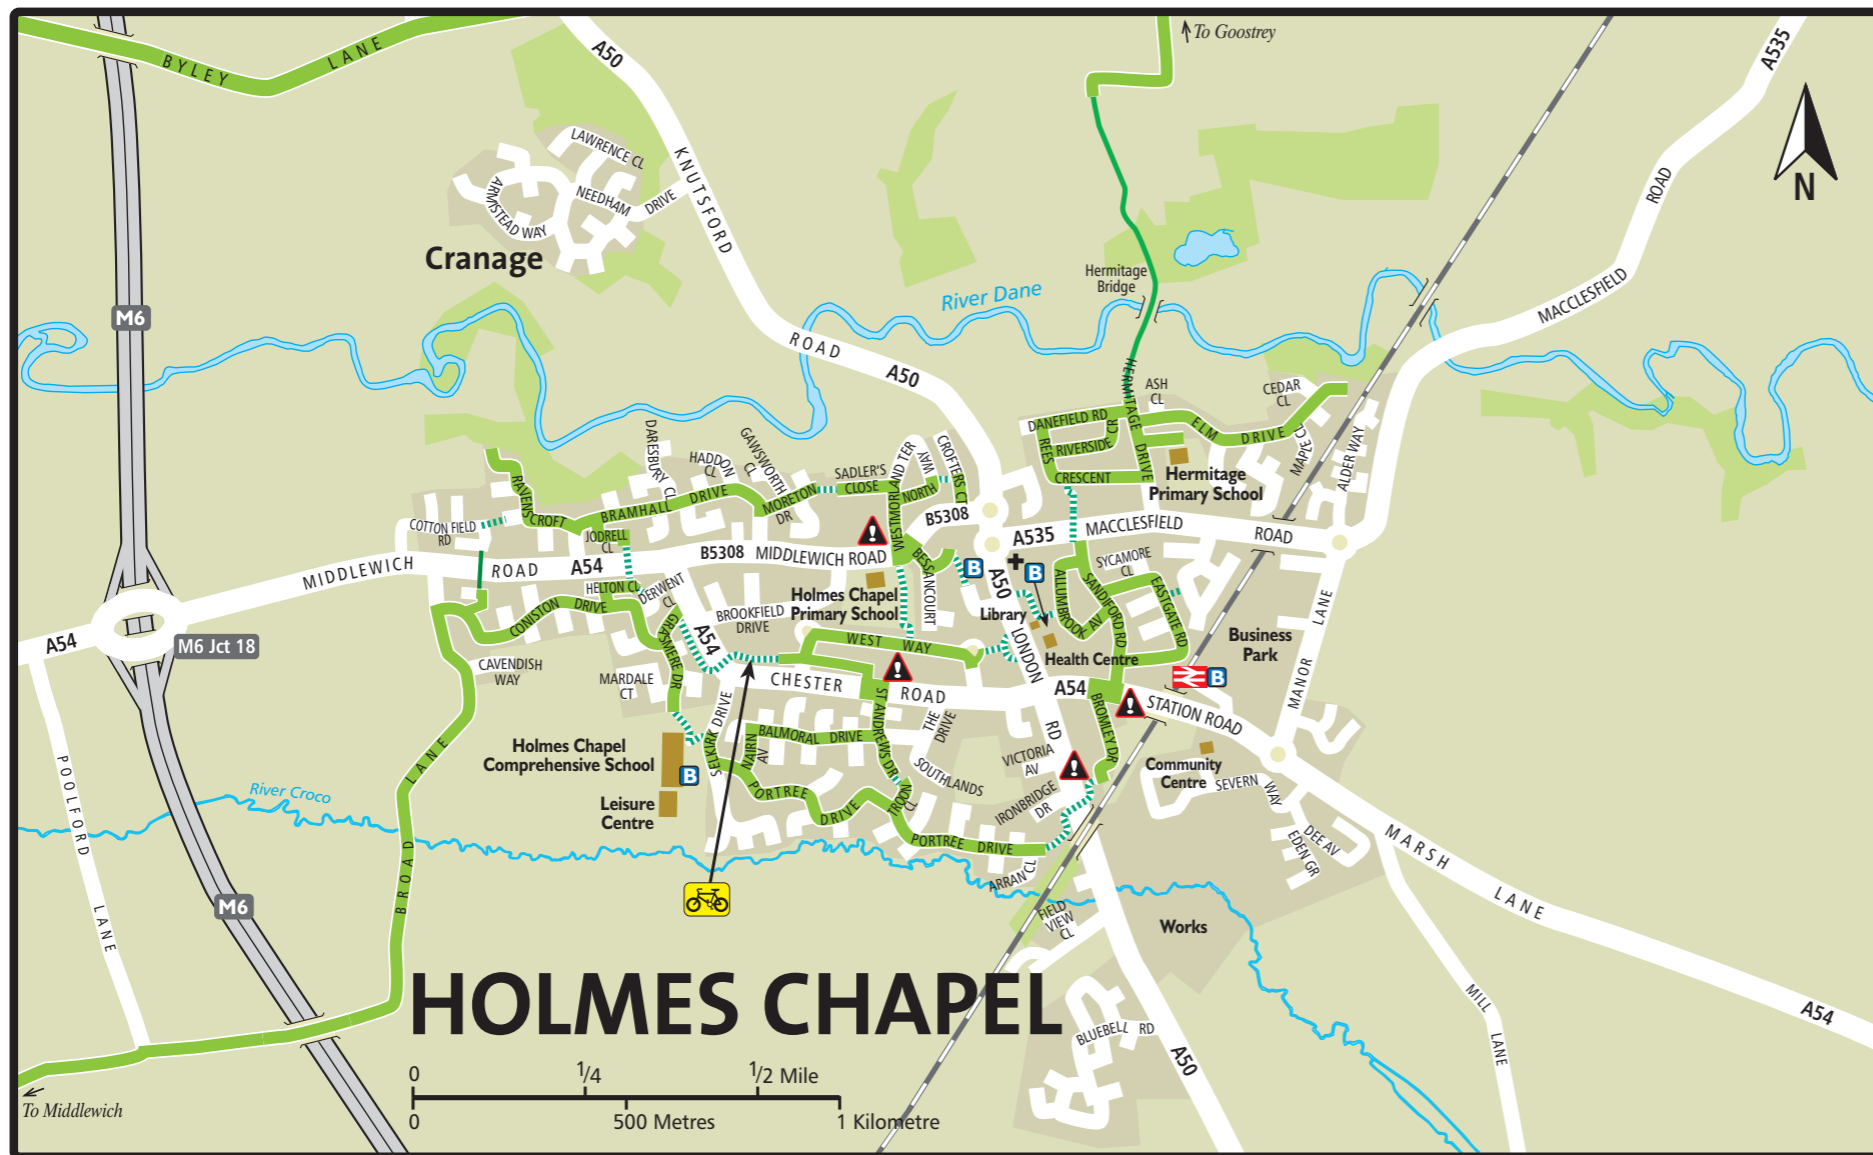

Holmes Chapel Cycle Map

This shows the suggested cycle routes through Holmes Chapel from the South East Cheshire Cycle Action Group 'Let's Go Cycling' map (2022 edition).

	On-Road Cycle Network
	Off-Road Cycle Network
	Walk here
	National Cycle Route
	Regional Cycle Route
	Bike Shop
	Extra Caution Required
	One Way Street
	Bicycle Parking
	Car parking for leisure rides
	Railway Station
	Information Centre

Copyright: The maps contain Ordnance Survey data © Crown copyright and database right 2022 / © SECCAG. They may be downloaded from www.travelcheshire.co.uk but may not otherwise be reproduced either in part or in totality unless written permission from SECCAG is obtained.
Produced by Active Maps Ltd.
www.activemaps.co.uk