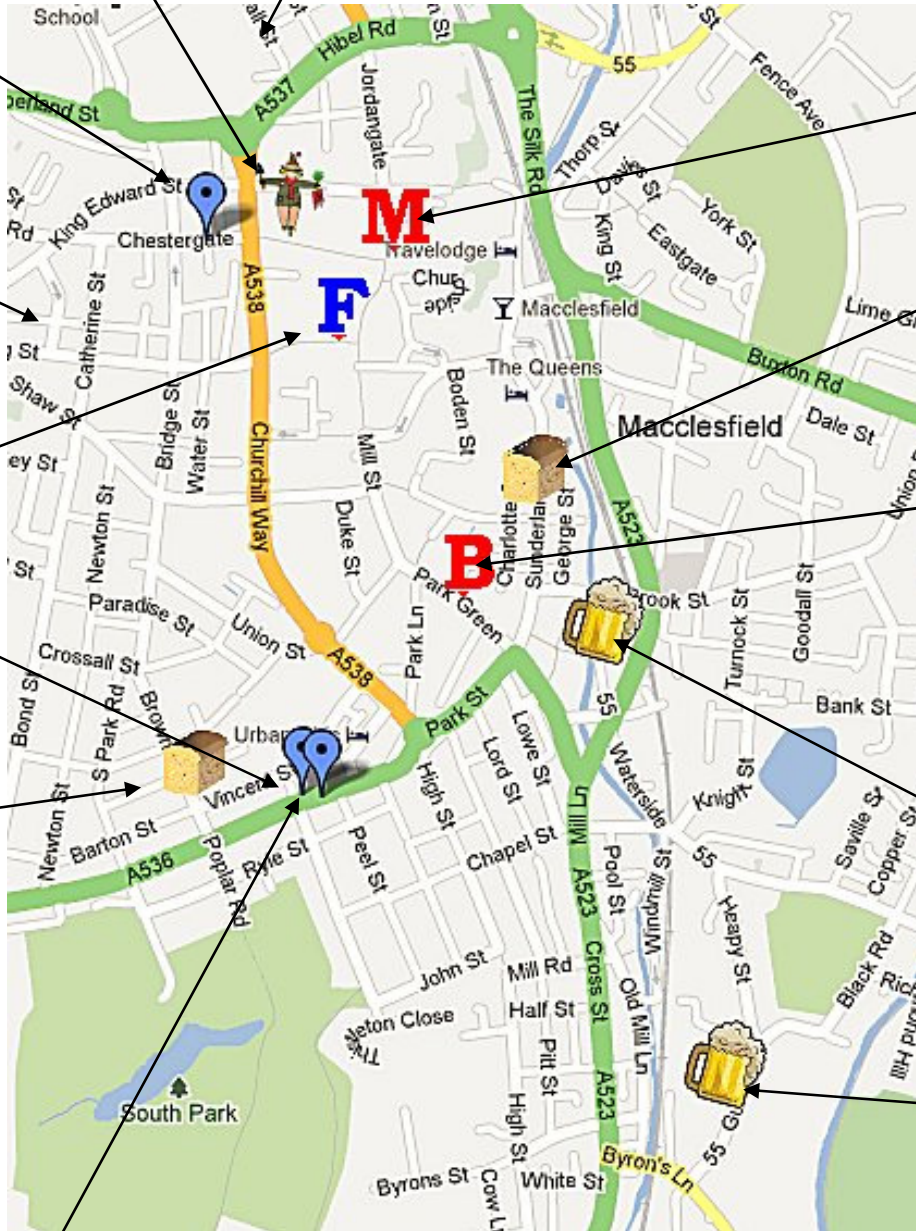

The Monocle Deli
01625 612456

TreacleTown Pies
07766 673734

Market Stall of
Sutton End Farm,
01260 227291